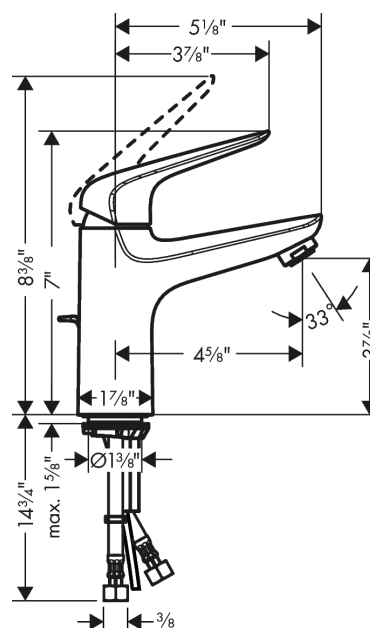

### Technology

### Scale drawing

### Spare parts list

Year of production: >07/18

Pos.	Description	Part no.	Price	PU
1	screw cover	96338000	-	1
2	nut	97209000	-	1
3	O-Ring 32x2	98193000	-	1
4	cartridge, assy	95646001	-	1
5	locking screw for handle	95140000	-	1
6	seal	95008000	-	1
7	adapter for cartridge	98750000	-	1
8	O-Ring 30x2	98186000	-	1
9	O-ring 35x2	92604000	-	1
10	screw M8 x 68	97736000	-	1
11	seal Ø 42	98722000	-	1
12	fixing set	96016000	-	1
13	connection hose 23½" M8x0,75 3/8"	98600001	-	1
14	flange	97406000	-	1
15	pull rod	96657000	-	1
a	pop up waste	88509000	-	1
b	handle	93192000	-	1
c	aerator M24x1 (4,5 l/min)	92877000	-	1